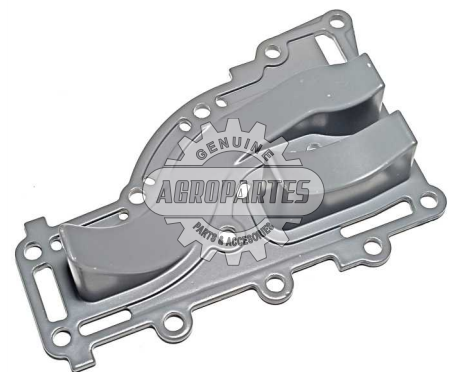

LUMBRERA 15C-D

REF: T15-04010003