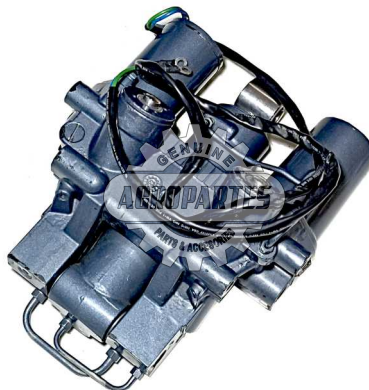

TORRE BALANCIN CPTA KM186
REF: 000

TRIN ELECTRICO COMPLETO 75-85
REF: T85-0600000