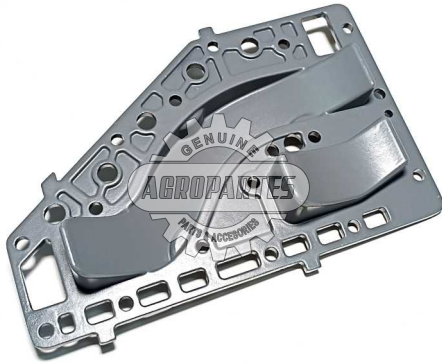

REF: 37823-92E00

**LLAVE PASO
COMBUSTIBLE Et950**

REF: ET950-36

LUMBRERA 15C-D

REF: T15-04010003

LUMBRERA 40G-J

REF: T36-04000014

LUMBRERA 75