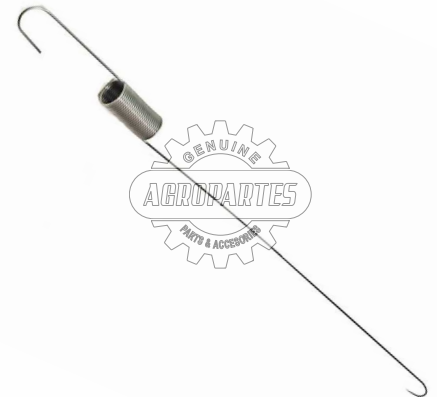

REF: 6H1-45214-00

RELAY #2

REF: 6E5-8195C-01

RELAY TRIN #1

REF: 6E5-8195B-01

RESORTE ACELERADOR 2600

REF: -

RESORTE ACELERADOR CARBURADOR Gx390